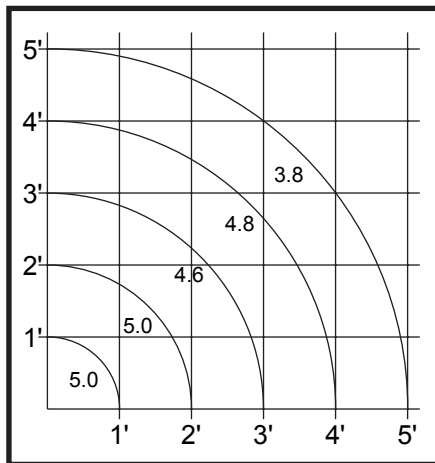

M7

- Construction: Cast bronze outer components, .110" thick or greater.
1/2" schedule 40 brass stem.
- Stem Height: 20" height is standard. 16" and 24" heights are available. Longer heights can be specified, in inches.
- Lens: Industry-standard vaporproof, prismatic, tempered glass.
- Mounting: 1/2" male thread. Mounts to:
GS2BC Ground spike (bronze cap)
JB Bronze junction box
- Finish: Unfinished. Fixture will weather to a natural patina finish.
- Lamp (120V): 27CFL 27 watt fluorescent (standard)
50MH 50 watt ED17 metal halide
70MH 70 watt ED17 metal halide
100MH 100 watt ED17 metal halide
- Lamp (12V): 50H12 50 watt GY6.35 halogen
75H12 75 watt GY6.35 halogen
- Accessories: FM* Ballast box with fixture mount
RB* Remote ballast box
**metal halide lamp only*

Horizontal footcandles at radius from fixture with standard 20" stem height

27 watt fluorescent

50 watt metal halide
70 watt metal halide multiply by 1.4
100 watt metal halide multiply by 2.0

50 watt GY6.35 halogen
75 watt multiply by 1.5