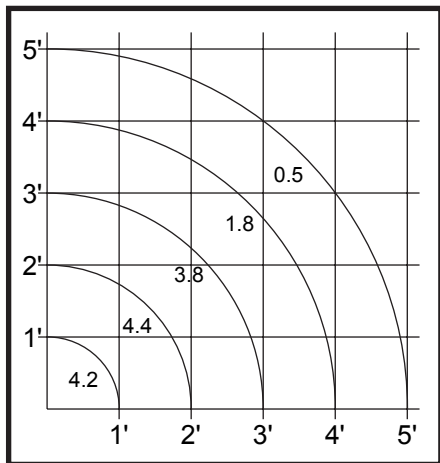

M7

- Construction: Cast bronze outer components, .110" thick or greater.
1/2" schedule 40 brass stem.
- Stem Height: 20" height is standard. 16" and 24" heights are available. Longer heights can be specified, in inches.
- Lens: Industry-standard vaporproof, prismatic, tempered glass.
- Mounting: 1/2" male thread. Mounts to:
GS2BC Ground spike (bronze cap)
JB Bronze junction box
- Finish: Unfinished. Fixture will weather to a natural patina finish.
- Lamp (120V): 27CFL 27 watt fluorescent (standard)
50MH 50 watt ED17 metal halide
70MH 70 watt ED17 metal halide
100MH 100 watt ED17 metal halide
- Lamp (12V): 50H12 50 watt GY6.35 halogen
75H12 75 watt GY6.35 halogen
- Accessories: FM* Ballast box with fixture mount
RB* Remote ballast box
**metal halide lamp only*

Horizontal footcandles at radius from fixture with standard 20" stem height

27 watt fluorescent

50 watt metal halide
70 watt metal halide multiply by 1.4
100 watt metal halide multiply by 2.0

50 watt GY6.35 halogen
75 watt multiply by 1.5