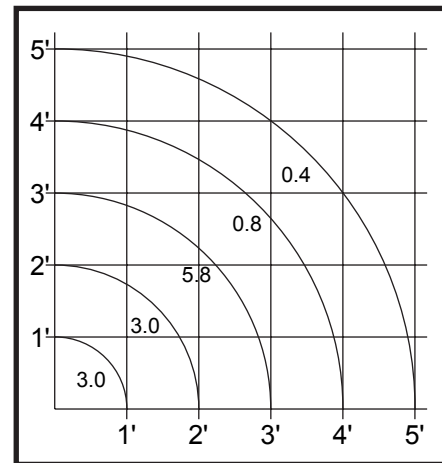

M7

- Construction: Cast bronze outer components, .110" thick or greater.
1/2" schedule 40 brass stem.
- Stem Height: 20" height is standard. 16" and 24" heights are available. Longer heights can be specified, in inches.
- Lens: Industry-standard vaporproof, prismatic, tempered glass.
- Mounting: 1/2" male thread. Mounts to:
GS2BC Ground spike (bronze cap)
JB Bronze junction box
- Finish: Unfinished. Fixture will weather to a natural patina finish.
- Lamp (120V): 27CFL 27 watt fluorescent (standard)
50MH 50 watt ED17 metal halide
70MH 70 watt ED17 metal halide
100MH 100 watt ED17 metal halide
- Lamp (12V): 50H12 50 watt GY6.35 halogen
75H12 75 watt GY6.35 halogen
- Accessories: FM* Ballast box with fixture mount
RB* Remote ballast box
**metal halide lamp only*

Horizontal footcandles at radius from fixture with standard 20" stem height

27 watt fluorescent

50 watt metal halide
70 watt metal halide multiply by 1.4
100 watt metal halide multiply by 2.0

50 watt GY6.35 halogen
75 watt multiply by 1.5