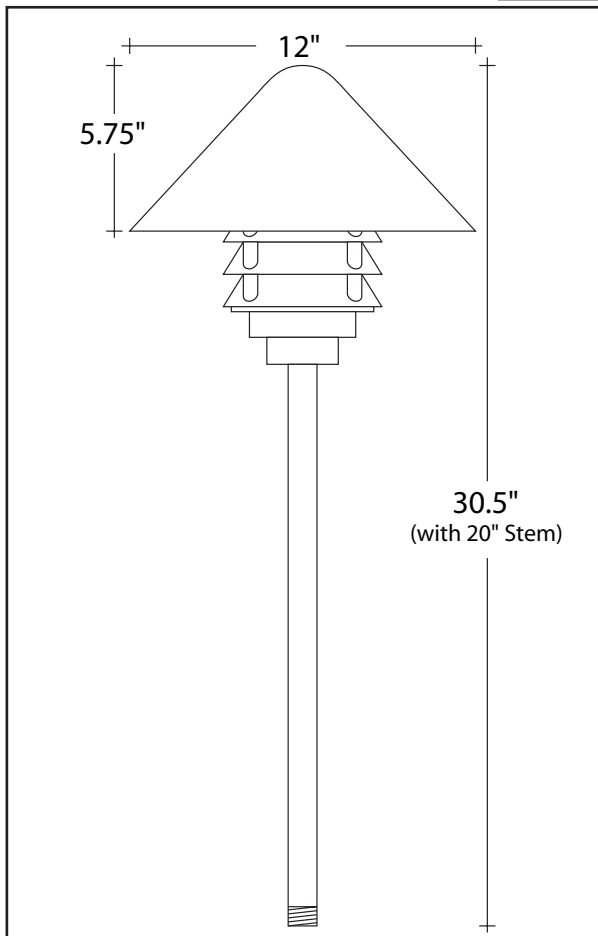

M7

- Construction: Cast bronze outer components, .110" thick or greater.
1/2" schedule 40 brass stem.
- Stem Height: 20" height is standard. 16" and 24" heights are available. Longer heights can be specified, in inches.
- Lens: Industry-standard vaporproof, prismatic, tempered glass.
- Mounting: 1/2" male thread. Mounts to:
GS2BC Ground spike (bronze cap)
JB Bronze junction box
- Finish: Unfinished. Fixture will weather to a natural patina finish.
- Lamp (120V): 27CFL 27 watt fluorescent (standard)
50MH 50 watt ED17 metal halide
70MH 70 watt ED17 metal halide
100MH 100 watt ED17 metal halide
- Lamp (12V): 50H12 50 watt GY6.35 halogen
75H12 75 watt GY6.35 halogen
- Accessories: FM* Ballast box with fixture mount
RB* Remote ballast box
**metal halide lamp only*

Horizontal footcandles at radius from fixture with standard 20" stem height

27 watt fluorescent

50 watt metal halide
70 watt metal halide multiply by 1.4
100 watt metal halide multiply by 2.0

50 watt GY6.35 halogen
75 watt multiply by 1.5

Specification Example

M7 — 24 — 75H12 — GS2BC
 Fixture Model Stem Height Lamp Accessory

Seashore Lighting • 941-753-0349 • www.SeashoreLighting.com